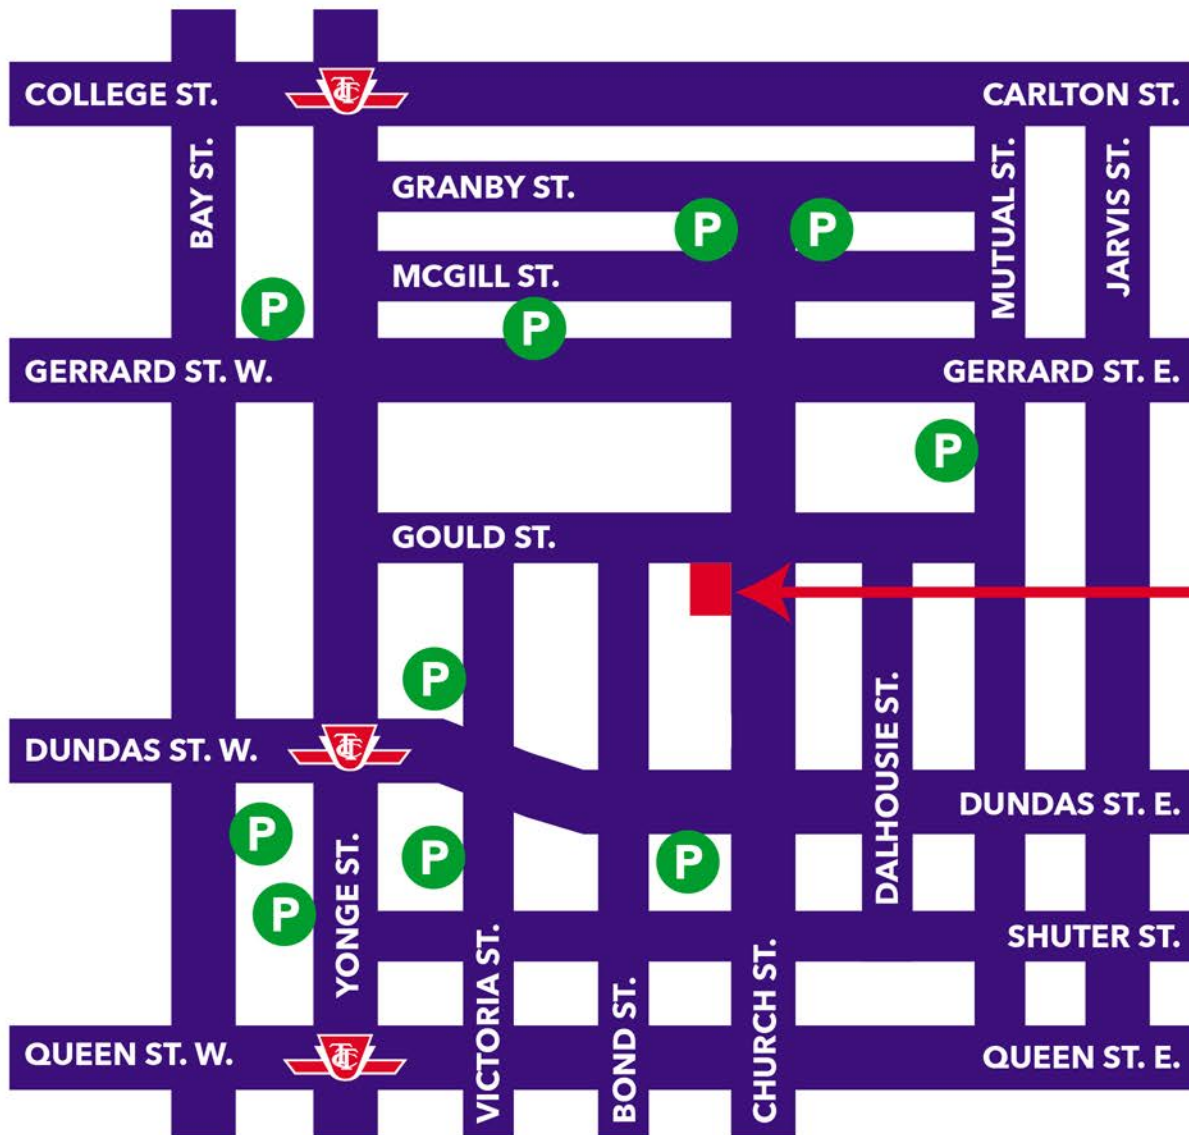

PARKING AT RYERSON

Bookstore / Parking Garage
Pitman Hall / Student Residence Lot

West side of Victoria Street between Dundas and Gould
West side of Mutual Street between Gerrard and Gould

Parking lots are also at the Eaton Centre and on Carlton, Church, Dundas, Bay, and Gerrard