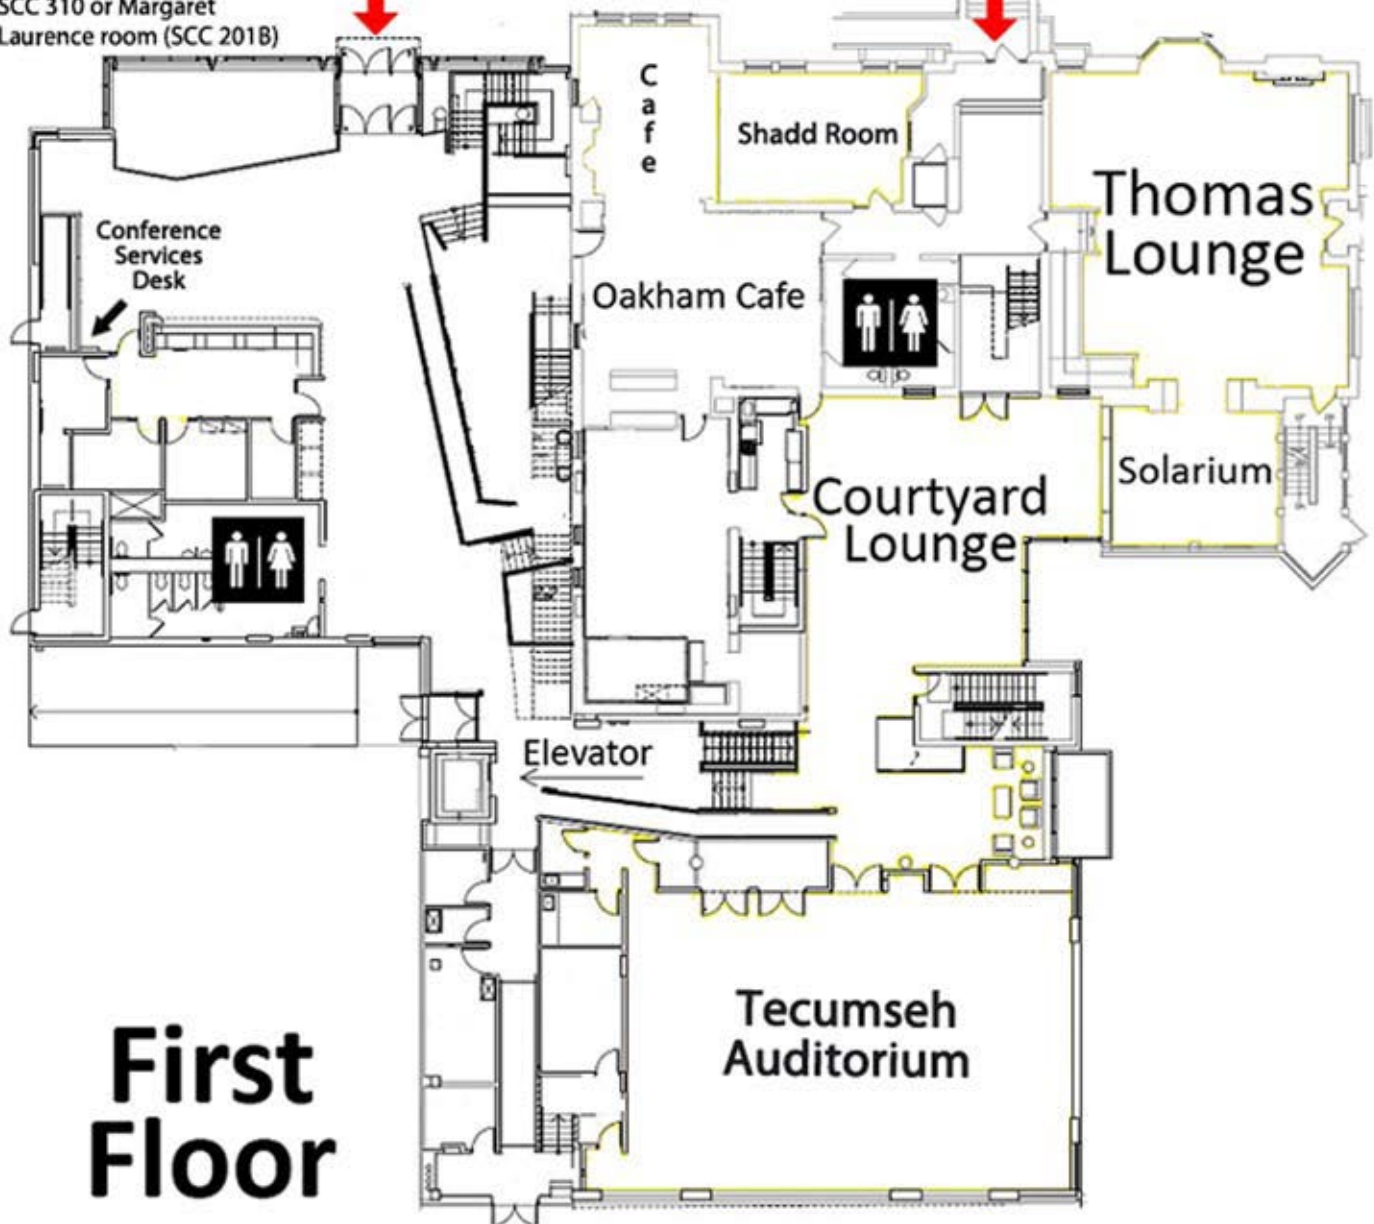

Enter here if your event is being held in:

Tecumseh Auditorium,
Courtyard Lounge,
SCC 309,
SCC 310 or Margaret
Laurence room (SCC 201B)

55 Gould St.

Enter here if your event is being held in:

Thomas Lounge, Shadd room
Oakham Lounge, Layton room,
Riel Room

63 Gould St.

support@ryersonstudentcentre.ca

416.979.5250 ext. 1-2353

/RyersonStudentCentre

@RSCOnline

WWW.RYERSONSTUDENTCENTRE.CA