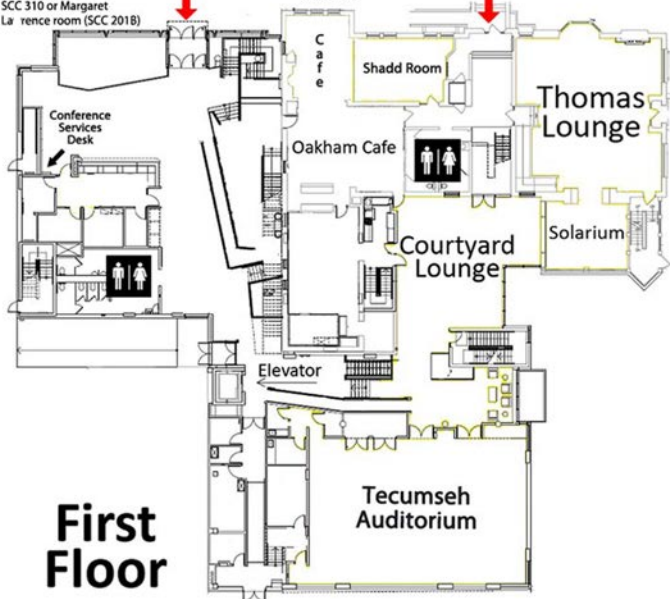

Enter here if your event is being held in:

Tecumseh Auditorium,
Courtyard Lounge,
SCC 309,
SCC 310 or Margaret
Lounge room (SCC 2018)

55 Gould St.

Enter here if your event is being held in:

Thomas Lounge, Shadd room
Oakham Lounge, Layton room,
Riel Room

63 Gould St.

support@ryersonstudentcentre.ca

416.979.5250 ext. 1-2353

/RyersonStudentCentre

@RSCOnline

WWW.RYERSONSTUDENTCENTRE.CA